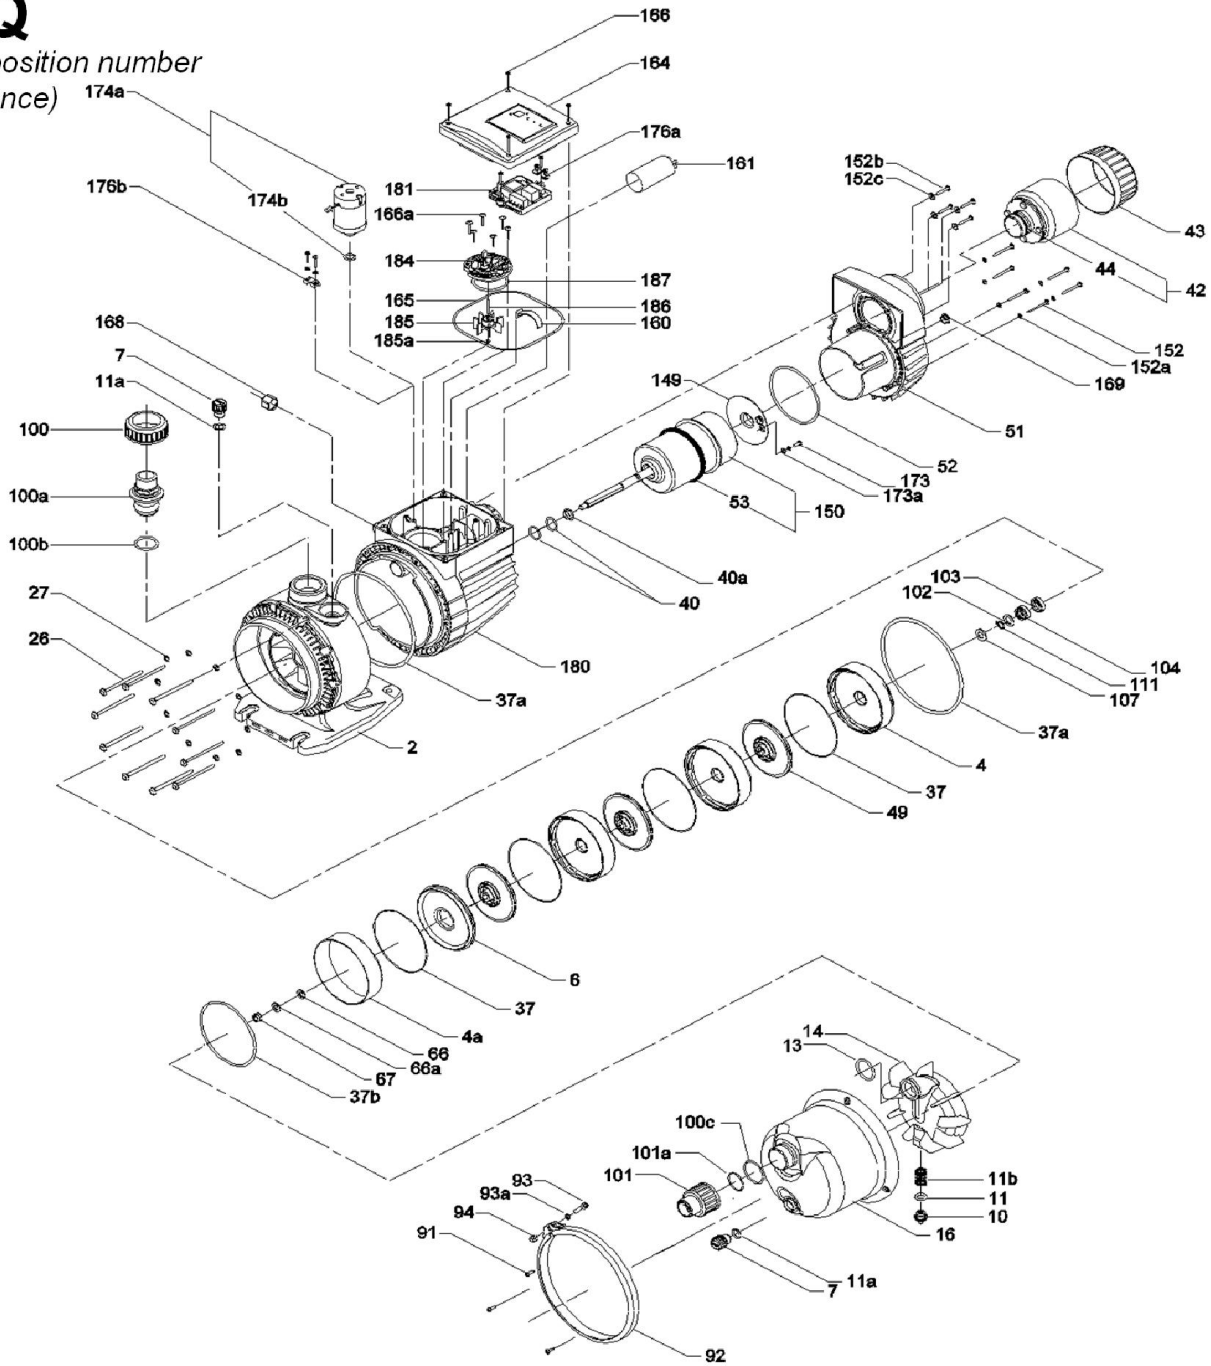

MQ Service Kits

MATERIAL NUMBER	DESCRIPTION	LIST PRICE (\$)
96634763	Kit, Fittings, NPT 1"	53.00
96450696	Kit, Shaft Seal	85.00
96450697	Kit, Clamp	98.00
96450698	Kit, Flow Sensor	79.00
96457923	Kit, priming/draining plug	37.00
96488398	End Cover Kit, MQ (Pos. 43, 51, 152, 152a, 152b, 152c)	114.00
96488399	Kit, Terminal Box Cover w/O-Ring, Model A, B, & C	84.00
96525930	Kit, Hydraulic parts, MQ 3-35, 60 HZ (Model A, B, & C)	183.00
96525931	Kit, Hydraulic parts, MQ 3-45, 60 HZ (Model A, B, & C)	212.00
96525932	Kit, EL parts, 115V, UL, Model A, B, & C	319.00
96526828	Kit, EL parts, 230V, UL, Model A, B, & C	319.00
96526628	Kit, O-Rings, mfg.> 0347 (Model A, B, & C)	111.00
96526653	Pressure switch - 25 psi - MQ 3-35, Model B & C, mfg. >0346	121.00
98652420	Pressure switch - 40 psi - MQ 3-45, Model B & C, mfg. >0346	121.00
96526663	Kit, Non-Return Valve w/O-Rings, Model B & C only, mfg. >0347	62.00

MQ Spare Parts

POS. NO.	MATERIAL NUMBER	DESCRIPTION	LIST PRICE (\$)
2	96590739	Motor stool with base plate, Model B & C, mfg. >0347	191.00
16	96590745	Pump Sleeve / Housing	176.00
26	96450676	Screw, TC T830, Ø7.0x85/25	10.00
27	96450677	Washer	10.00
42	96488403	Pressure tank	175.00
91	96457112	Screw	10.00
150 & 161	96488396	Motor unit, MQ 3-35, 1 x 115V, 60 HZ, UL w/ 40 uF Capacitor, B&C	354.00
150 & 161	96488397	Motor unit, MQ 3-45, 1 x 115V, 60 HZ, UL w/ 40 uF Capacitor, B&C	354.00
150 & 161	96489277	Motor unit, MQ 3-35, 1 x 230V, 60 HZ, UL w/ 40 uF Capacitor, B&C	343.00
150 & 161	96489276	Motor unit, MQ 3-45, 1 x 230V, 60 HZ, UL w/ 40 uF Capacitor, B&C	343.00
161	97523217	Capacitor uF40 (60 HZ) 115/230V, UL, Class A, (Model C only >0929)	47.00
180	96526665	Motor housing, Model B & C only, mfg. >0347	110.00

NOTE: For contents of kits, see the Grundfos Product Center.

< = Before > = After

MQ

(For position number reference)

TM027092 2603

How to fix the shaft/impellers

NOTE: Some referenced position numbers may not be available as individual items (see complete kit).