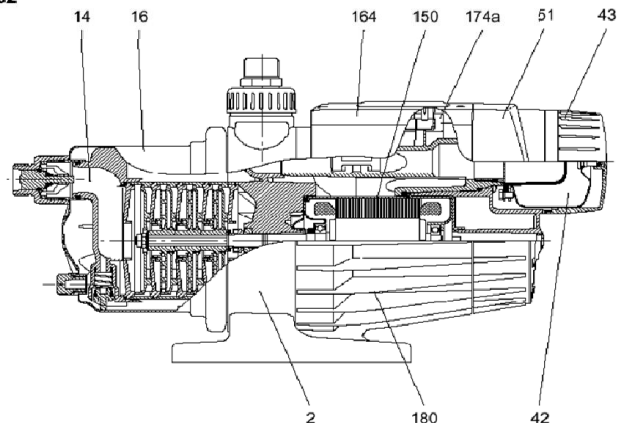

MQ Service Kits

MATERIAL NUMBER	DESCRIPTION	LIST PRICE (\$)
96634763	Kit, Fittings, NPT 1"	53.00
96450696	Kit, Shaft Seal	85.00
96450697	Kit, Clamp	98.00
96450698	Kit, Flow Sensor	79.00
96457923	Kit, priming/draining plug	37.00
96488398	End Cover Kit, MQ (Pos. 43, 51, 152, 152a, 152b, 152c)	114.00
96488399	Kit, Terminal Box Cover w/O-Ring, Model A, B, & C	84.00
96525930	Kit, Hydraulic parts, MQ 3-35, 60 HZ (Model A, B, & C)	183.00
96525931	Kit, Hydraulic parts, MQ 3-45, 60 HZ (Model A, B, & C)	212.00
96525932	Kit, EL parts, 115V, UL, Model A, B, & C	319.00
96526828	Kit, EL parts, 230V, UL, Model A, B, & C	319.00
96526628	Kit, O-Rings, mfg.> 0347 (Model A, B, & C)	111.00
96526653	Pressure switch - 25 psi - MQ 3-35, Model B & C, mfg. >0346	121.00
98652420	Pressure switch - 40 psi - MQ 3-45, Model B & C, mfg. >0346	121.00
96526663	Kit, Non-Return Valve w/O-Rings, Model B & C only, mfg. >0347	62.00

MQ Spare Parts

POS. NO.	MATERIAL NUMBER	DESCRIPTION	LIST PRICE (\$)
2	96590739	Motor stool with base plate, Model B & C, mfg. >0347	191.00
16	96590745	Pump Sleeve / Housing	176.00
26	96450676	Screw, TC T830, Ø7.0x85/25	10.00
27	96450677	Washer	10.00
42	96488403	Pressure tank	175.00
91	96457112	Screw	10.00
150 & 161	96488396	Motor unit, MQ 3-35, 1 x 115V, 60 HZ, UL w/ 40 uF Capacitor, B&C	354.00
150 & 161	96488397	Motor unit, MQ 3-45, 1 x 115V, 60 HZ, UL w/ 40 uF Capacitor, B&C	354.00
150 & 161	96489277	Motor unit, MQ 3-35, 1 x 230V, 60 HZ, UL w/ 40 uF Capacitor, B&C	343.00
150 & 161	96489276	Motor unit, MQ 3-45, 1 x 230V, 60 HZ, UL w/ 40 uF Capacitor, B&C	343.00
161	97523217	Capacitor uF40 (60 HZ) 115/230V, UL, Class A, (Model C only >0929)	47.00
180	96526665	Motor housing, Model B & C only, mfg. >0347	110.00

NOTE: For contents of kits, see the Grundfos Product Center.

< = Before > = After

MQ

(For position number reference)

TM027092 2603

How to fix the shaft/impellers

NOTE: Some referenced position numbers may not be available as individual items (see complete kit).