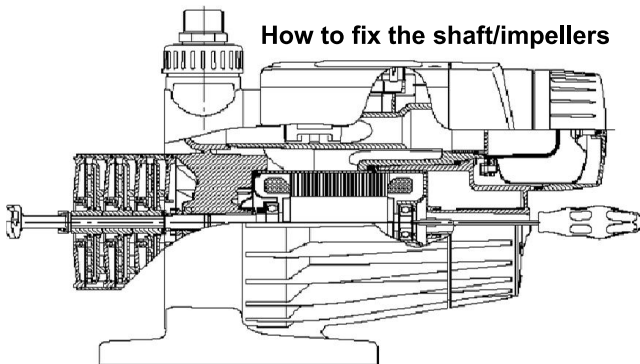

NOTE: For contents of kits, see the Grundfos Product Center.

< = Before > = After

MQ

(For position number reference)

TM027092 2603

How to fix the shaft/impellers

NOTE: Some referenced position numbers may not be available as individual items (see complete kit).