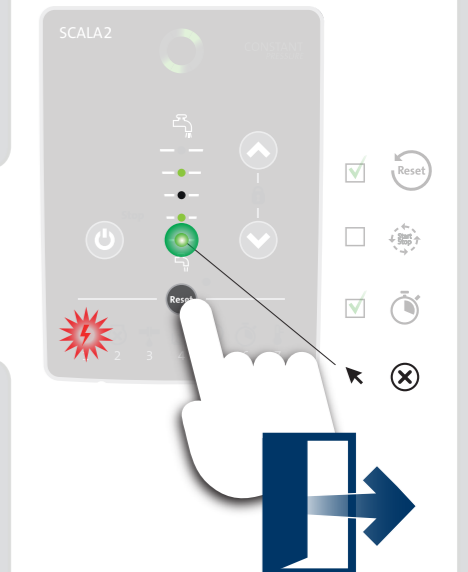

SCALA2

EXPERT SETTINGS

 **Auto Reset**

 **Anti Cycling**

 **Maximum continuous operating time (30 min.)**

Expert mode

Installation and operating instructions

net.grundfos.com/qr/i/98880508